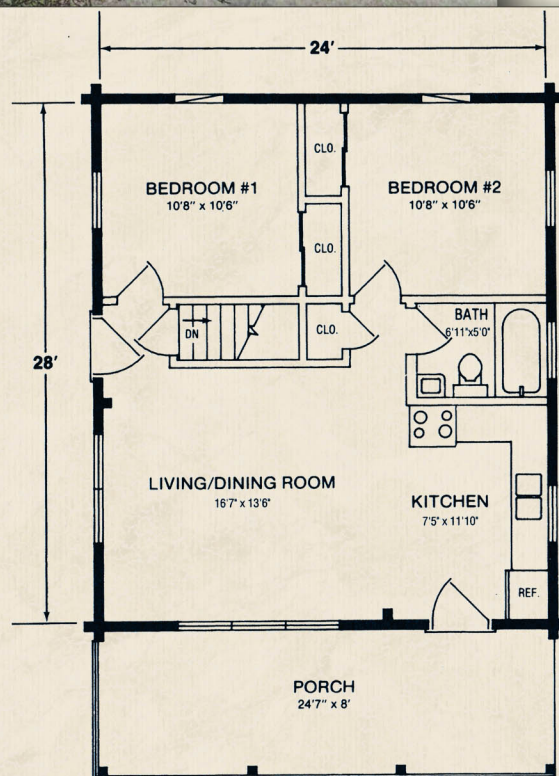

The Retreat

Premier Home Series

24' x 28' Size

703 Square Feet

One Bedroom

One Bath

Price information
available for download
on our website

Optional Design Ideas:

For smaller homes, also consider the plans and designs in the Traditional Home Series

Place a stackable Washer and Dryer across from the Bath to save on floorspace.

Change the casement windows on the north wall to become larger double-hung windows

Consider an open truss on the porch gable to let more light in and give a more modern appearance

Add a deck off the side of the plan. This can provide a terrific area for family gatherings, BBQ's or evening relaxation.