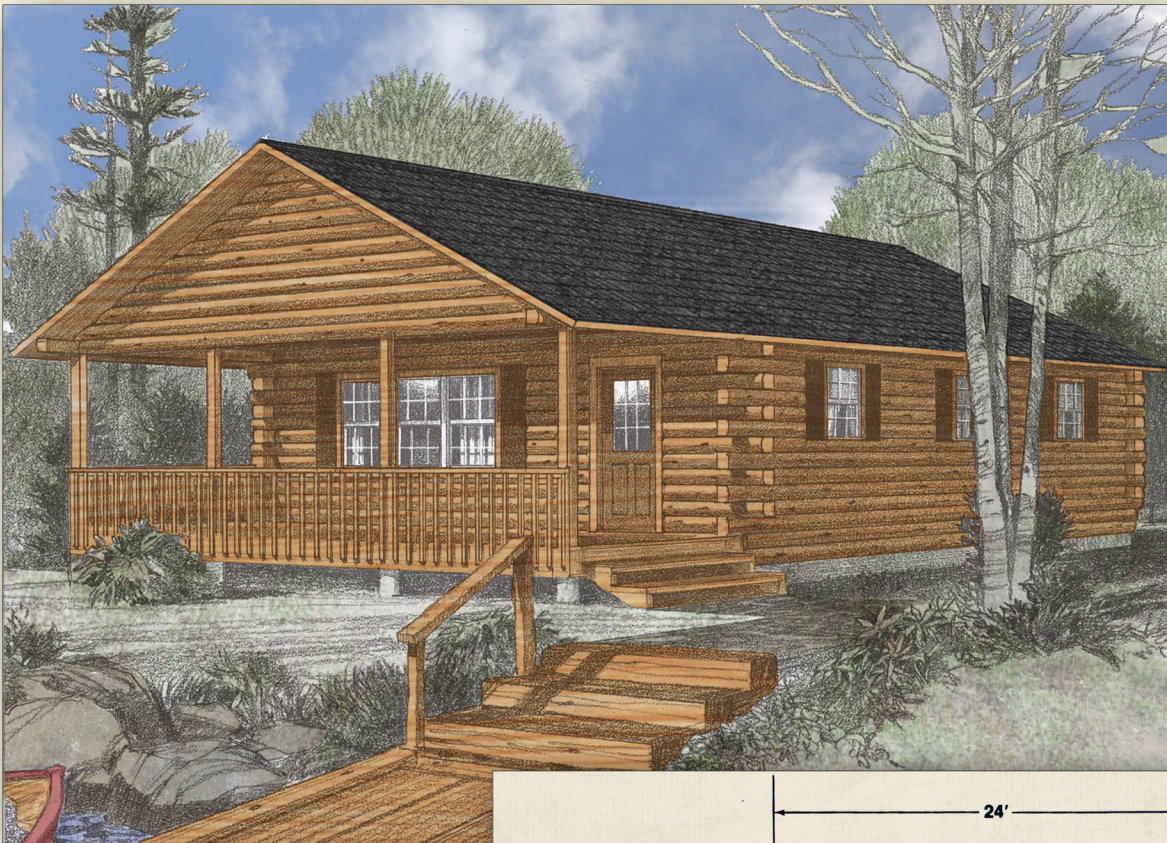

The Retreat

Premier Home Series

24' x 28' Size

703 Square Feet

One Bedroom

One Bath

Price information
available for download
on our website

Optional Design Ideas:

For smaller homes, also consider the plans and designs in the Traditional Home Series

Place a stackable Washer and Dryer across from the Bath to save on floorspace.

Change the casement windows on the north wall to become larger double-hung windows

Consider an open truss on the porch gable to let more light in and give a more modern appearance

Add a deck off the side of the plan. This can provide a terrific area for family gatherings, BBQ's or evening relaxation.